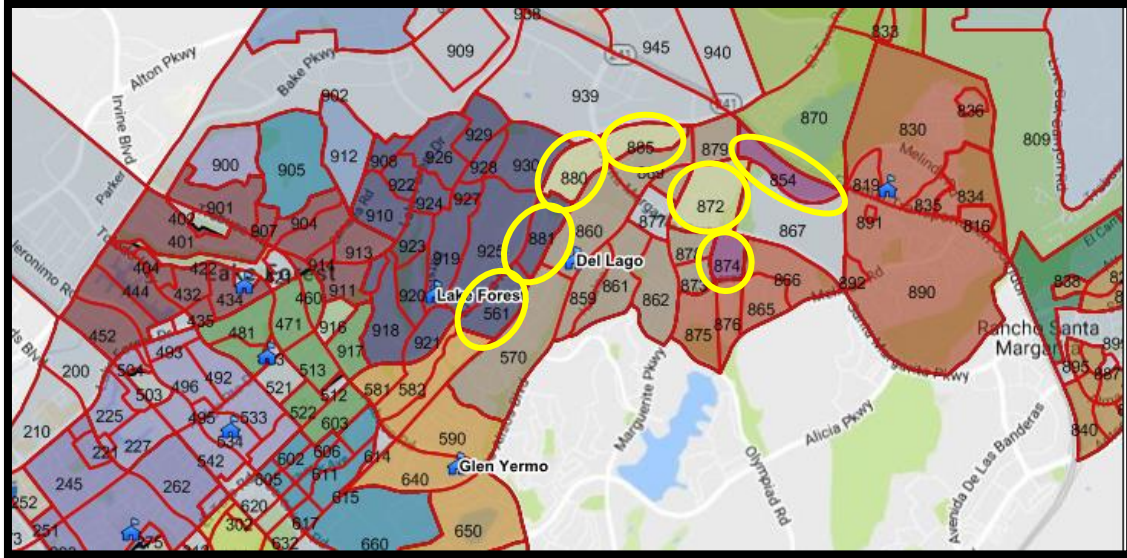

# NON-CONTIGUOUS ATTENDANCE AREAS

Board Approved December 15, 2016

## NON-CONTIGUOUS ATTENDANCE AREAS

The SVUSD Board approved the following non-contiguous attendance areas to be reassigned to attend their neighborhood schools and align pathways to matriculate to their secondary schools, effective in the 2017-2018 school year.

### Attendance Area **854**

- From: De Portola Elementary .....To: Melinda Heights Elementary
- From: La Paz Intermediate .....To: RSM Intermediate
- From: THHS (MVHS, LHHS option areas) .....To: Trabuco Hills High School

### Attendance Area **872**

- From: Montevideo Elementary .....To: Del Lago Elementary
- From: La Paz Intermediate (Los Alisos option area) .....To: La Paz (Los Alisos option area)
- From: THHS (MVHS, LHHS, ETHS option areas) .....To: THHS (MVHS, LHHS, ETHS option)